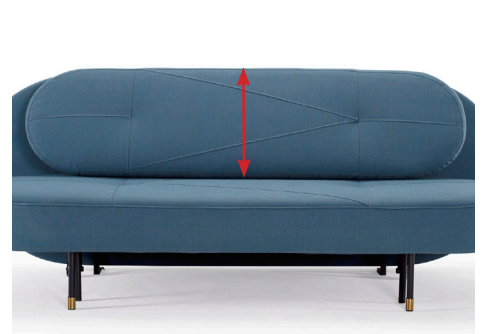

Sofa Depth

The sofa depth is measured from the front of the sofa to the back of the sofa.

The sofa depth is measured in sofa position. Some models has the possibility to lower the back position to various relaxed positions. This will increase the sofa depth.

The bed length is measured in bed position.

Please notice this way of measuring the bed length includes: Killian, Vithus & Eivor

Sofa bed gap from floor to base

Make sure to measure the gap between the floor and the frame of the sofa bed at the lowest point.

Width

Depth

Height

Width

Depth

Height

Width

Depth

Height

Sofa bed cushions

Make sure to measure the cushions at their widest, deepest and highest spot as shown in the examples below