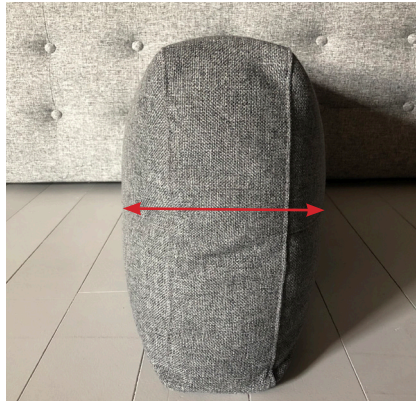

Sofa Depth

The sofa depth is measured from the front of the sofa to the back of the sofa.

The sofa depth is measured in sofa position. Some models has the possibility to lower the back position to various relaxed positions. This will increase the sofa depth.

Bed Height - with bed inside

The bed height is measured from the floor to the top of the mattress.

The bed height is measured in bed position.

Bed Length - with bed inside

The bed length is measured from the inner part of the back frame to the inner part of the front frame.

The bed length is measured in bed position.

Please notice this way of measuring the bed length includes: Killian, Vithus & Eivor

Sofa bed gap from floor to base

Make sure to measure the gap between the floor and the frame of the sofa bed at the lowest point.

Width

Depth

Height

Width

Depth

Height

Width

Depth