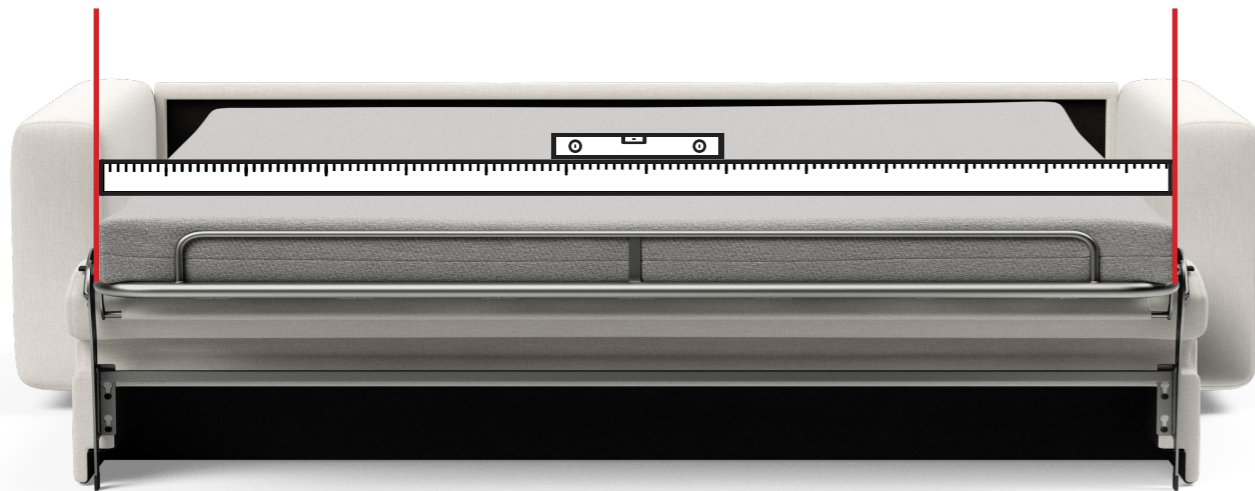

Bed Width

The bed width is measured from the left side of the mattress, to the right side of the mattress.

The bed width is measured in bed position.

Please notice this way of measuring the bed width includes: Killian, Vithus & Eivor