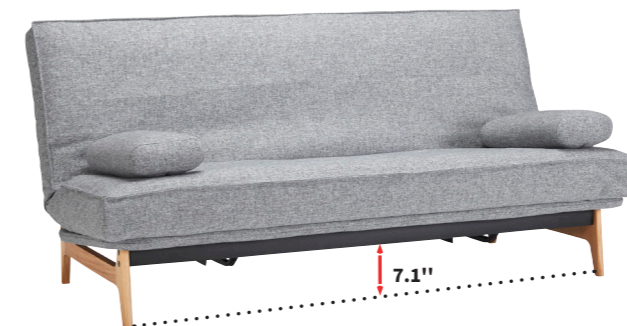

Sofa Depth

The sofa depth is measured from the front of the sofa to the back of the sofa.

The sofa depth is measured in sofa position. Some models has the possibility to lower the back position to various relaxed positions. This will increase the sofa depth.

Bed Height - with bed inside

The bed height is measured from the floor to the top of the mattress.

The bed height is measured in bed position.

Bed Length - with bed inside

The bed length is measured from the inner part of the back frame to the inner part of the front frame.

The bed length is measured in bed position.

Please notice this way of measuring the bed length includes: Killian, Vithus & Eivor

Sofa bed gap from floor to base

Make sure to measure the gap between the floor and the frame of the sofa bed at the lowest point.