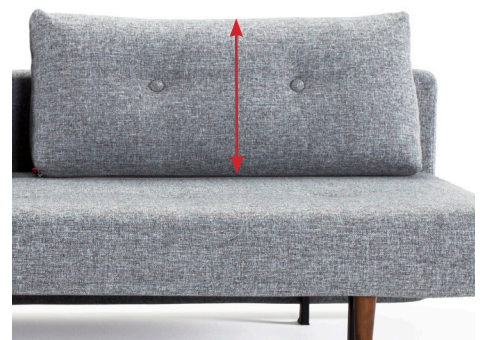

Sofa Depth

The sofa depth is measured from the front of the sofa to the back of the sofa.

The sofa depth is measured in sofa position. Some models has the possibility to lower the back position to various relaxed positions. This will increase the sofa depth.

The bed length is measured in bed position.

Please notice this way of measuring the bed length includes: Killian, Vithus & Eivor

Sofa bed gap from floor to base

Make sure to measure the gap between the floor and the frame of the sofa bed at the lowest point.

Width

Depth

Height

Width

Depth

Height

Width

Depth

Height

Sofa bed cushions

Make sure to measure the cushions at their widest, deepest and highest spot as shown in the examples below