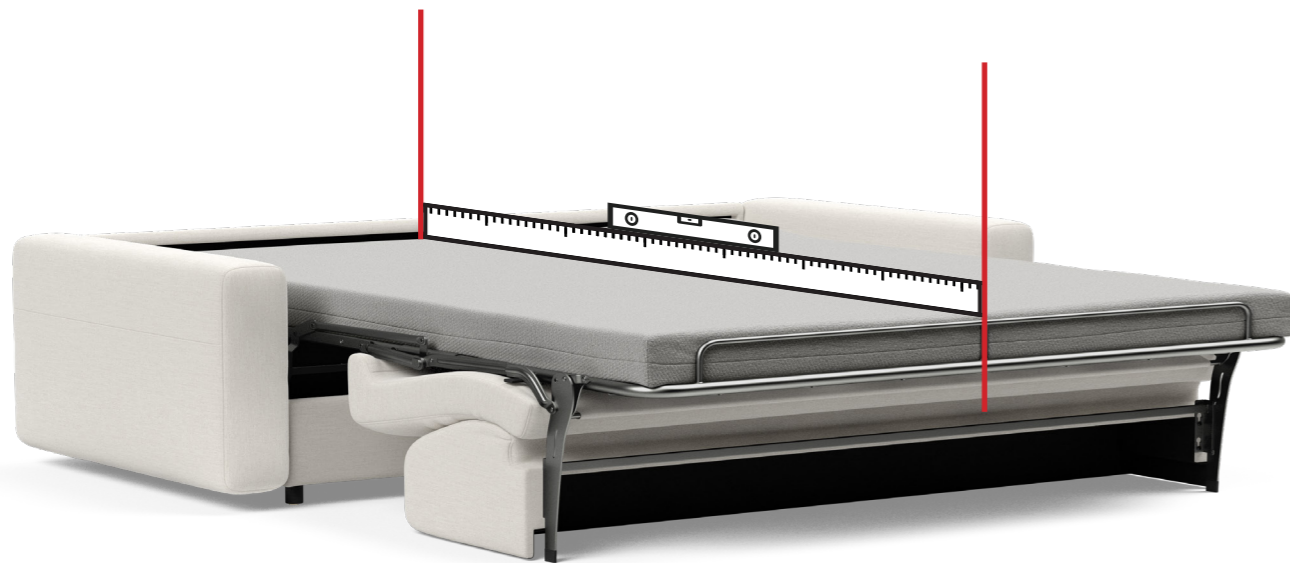

Sofa Depth

The sofa depth is measured from the front of the sofa to the back of the sofa.

The sofa depth is measured in sofa position. Some models has the possibility to lower the back position to various relaxed positions. This will increase the sofa depth.

The mattress height is measured in sofa position.

Please notice that we always measure the mattress height from the middle of the mattress.

Bed Length

The bed length is measured from the left side of the mattress to the right side of the mattress.

The bed length is measured in sofa position.

Bed Width

The bed width is measured from the left side of the mattress, to the right side of the mattress.

The bed width is measured in bed position.

Please notice this way of measuring the bed width includes: Killian, Vithus & Eivor

Bed Height - with bed inside

The bed height is measured from the floor to the top of the mattress.

The bed height is measured in bed position.

Bed Length - with bed inside

The bed length is measured from the inner part of the back frame to the inner part of the front frame.