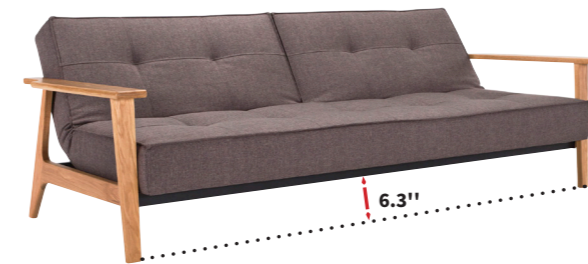

Sofa Depth

The sofa depth is measured from the front of the sofa to the back of the sofa.

The sofa depth is measured in sofa position. Some models has the possibility to lower the back position to various relaxed positions. This will increase the sofa depth.

The bed length is measured in sofa position.

Bed Width

The bed width is measured from the left side of the mattress, to the right side of the mattress.

The bed width is measured in bed position.

Please notice this way of measuring the bed width includes: Killian, Vithus & Eivor

Bed Height - with bed inside

The bed height is measured from the floor to the top of the mattress.

The bed height is measured in bed position.

Bed Length - with bed inside

The bed length is measured from the inner part of the back frame to the inner part of the front frame.

The bed length is measured in bed position.

Please notice this way of measuring the bed length includes: Killian, Vithus & Eivor

Sofa bed gap from floor to base

Make sure to measure the gap between the floor and the frame of the sofa bed at the lowest point.