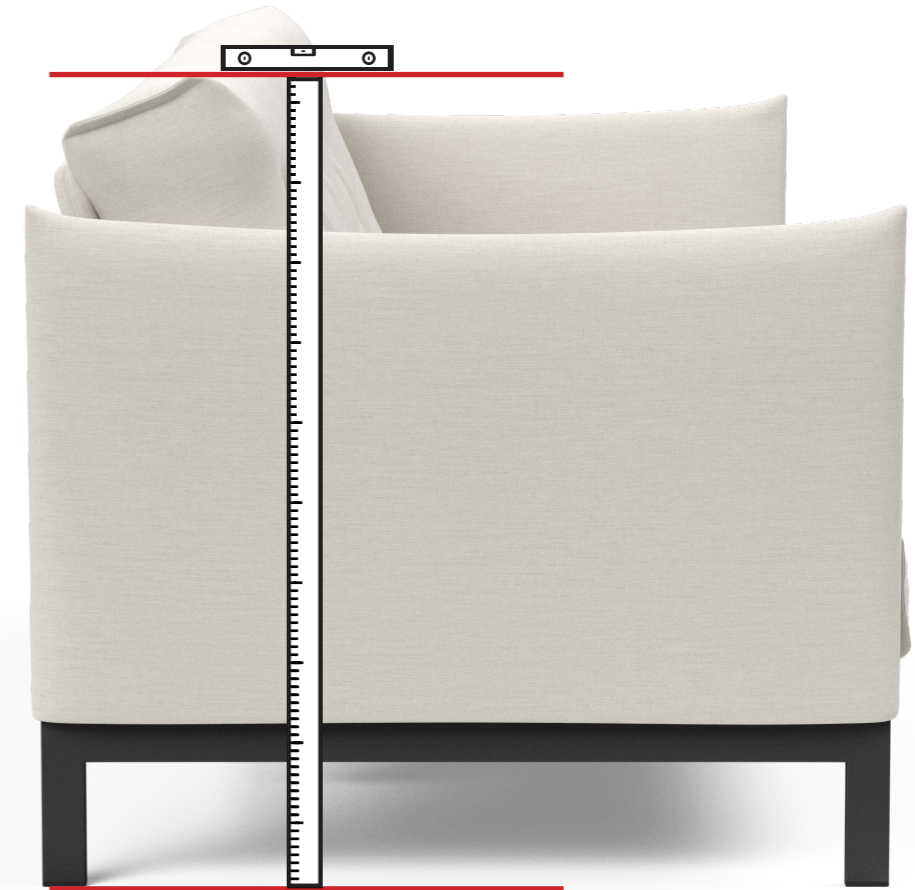

Sofa Depth

The sofa depth is measured from the front of the sofa to the back of the sofa.

The sofa depth is measured in sofa position. Some models has the possibility to lower the back position to various relaxed positions. This will increase the sofa depth.

Bed Width

The bed width is measured from the front of the sofa to the back of the sofa.

The bed width is measured in bed position.

Sofa Height

The sofa height is measured from the lowest point of the sofa to the highest point of the sofa.

The sofa height is measured in sofa position.

Sofa Width

The sofa width is measured from the furthest point to the right of the sofa to the furthest point to the left of the sofa.

The sofa width is measured in sofa position.

Seat Depth

The seat depth is measured from the front seat to the back seat.

The seat depth is measured in sofa position.

Please notice that we always measure the seat depth alongside the seat to the lower part of the back.