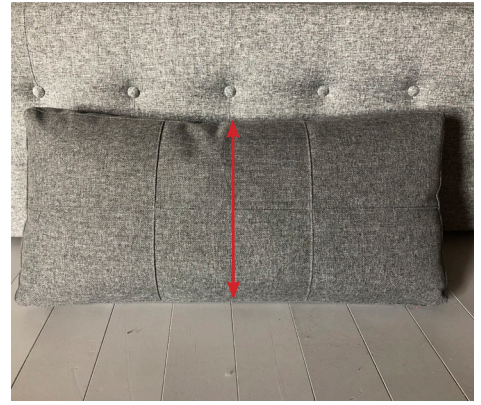

Sofa Depth

The sofa depth is measured from the front of the sofa to the back of the sofa.

The sofa depth is measured in sofa position. Some models has the possibility to lower the back position to various relaxed positions. This will increase the sofa depth.

Bed Height - with bed inside

The bed height is measured from the floor to the top of the mattress.

The bed height is measured in bed position.

Bed Length - with bed inside

The bed length is measured from the inner part of the back frame to the inner part of the front frame.

The bed length is measured in bed position.

Please notice this way of measuring the bed length includes: Killian, Vithus & Eivor

Sofa bed gap from floor to base

Make sure to measure the gap between the floor and the frame of the sofa bed at the lowest point.

Width

Depth

Height

Width

Depth

Height

Width

Depth