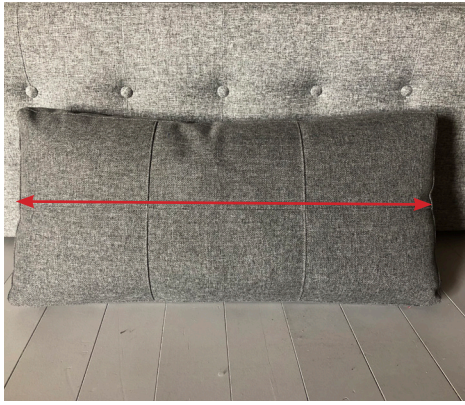

Sofa Depth

The sofa depth is measured from the front of the sofa to the back of the sofa.

The sofa depth is measured in sofa position. Some models has the possibility to lower the back position to various relaxed positions. This will increase the sofa depth.

The bed length is measured in sofa position.

Bed Width

The bed width is measured from the left side of the mattress, to the right side of the mattress.

The bed width is measured in bed position.

Please notice this way of measuring the bed width includes: Killian, Vithus & Eivor

Bed Height - with bed inside

The bed height is measured from the floor to the top of the mattress.

The bed height is measured in bed position.

Bed Length - with bed inside

The bed length is measured from the inner part of the back frame to the inner part of the front frame.

The bed length is measured in bed position.

Please notice this way of measuring the bed length includes: Killian, Vithus & Eivor

Sofa bed gap from floor to base

Make sure to measure the gap between the floor and the frame of the sofa bed at the lowest point.