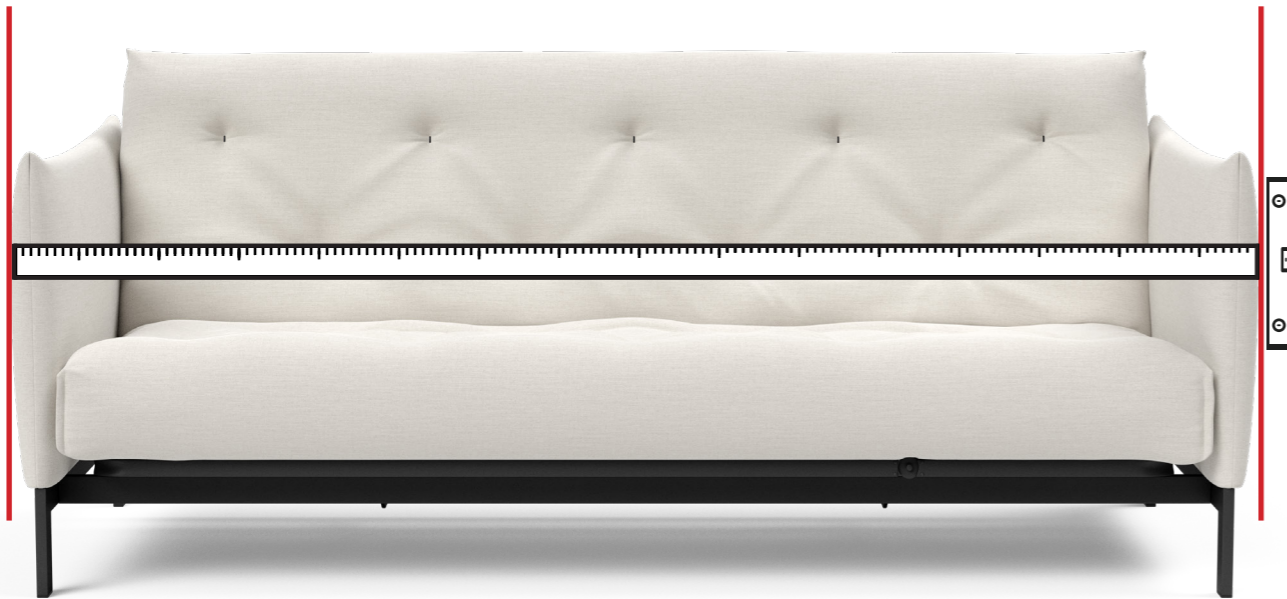

Sofa Depth

The sofa depth is measured from the front of the sofa to the back of the sofa.

The sofa depth is measured in sofa position. Some models has the possibility to lower the back position to various relaxed positions. This will increase the sofa depth.

Bed Width

The bed width is measured from the front of the sofa to the back of the sofa.

The bed width is measured in bed position.

Sofa Height

The sofa height is measured from the lowest point of the sofa to the highest point of the sofa.

The sofa height is measured in sofa position.

Sofa Width

The sofa width is measured from the furthest point to the right of the sofa to the furthest point to the left of the sofa.

The sofa width is measured in sofa position.

Seat Depth

The seat depth is measured from the front seat to the back seat.

The seat depth is measured in sofa position.

Please notice that we always measure the seat depth alongside the seat to the lower part of the back.