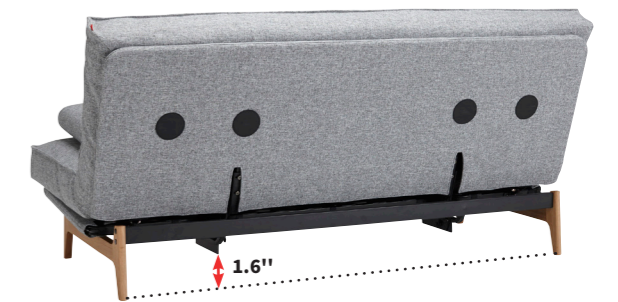

Sofa Depth

The sofa depth is measured from the front of the sofa to the back of the sofa.

The sofa depth is measured in sofa position. Some models has the possibility to lower the back position to various relaxed positions. This will increase the sofa depth.

Bed Height - with bed inside

The bed height is measured from the floor to the top of the mattress.

The bed height is measured in bed position.

Bed Length - with bed inside

The bed length is measured from the inner part of the back frame to the inner part of the front frame.

The bed length is measured in bed position.

Please notice this way of measuring the bed length includes: Killian, Vithus & Eivor

Sofa bed gap from floor to base

Make sure to measure the gap between the floor and the frame of the sofa bed at the lowest point.