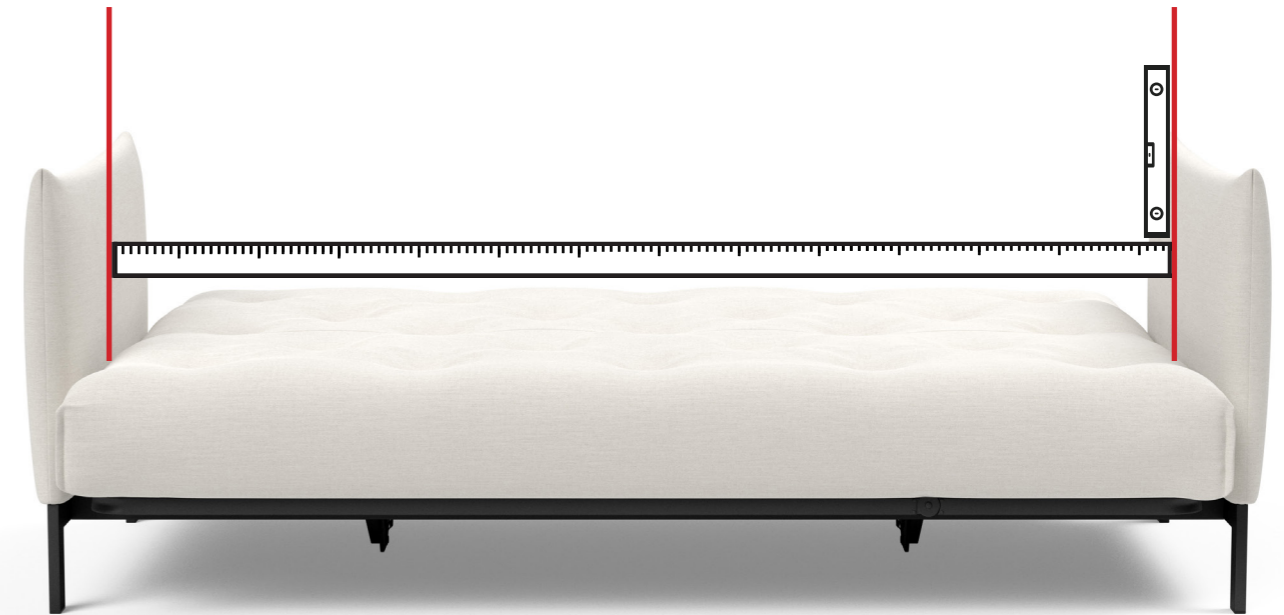

Sofa Depth

The sofa depth is measured from the front of the sofa to the back of the sofa.

The sofa depth is measured in sofa position. Some models has the possibility to lower the back position to various relaxed positions. This will increase the sofa depth.

Seat Height

The seat height is measured from the ground to the top of the mattress.

The seat height is measured in sofa position.

Please notice that we always measure the seat height from the middle of the sofa bed.

Arm Height

The arm height is measured from the lowest point of the arm to the highest point of the arm.

The arm height is measured in sofa position.

Mattress Height

The mattress height is measured from the bottom of the mattress to the top of the mattress.

The mattress height is measured in sofa position.

Please notice that we always measure the mattress height from the middle of the mattress.

Bed Length

The bed length is measured from the left side of the mattress to the right side of the mattress.