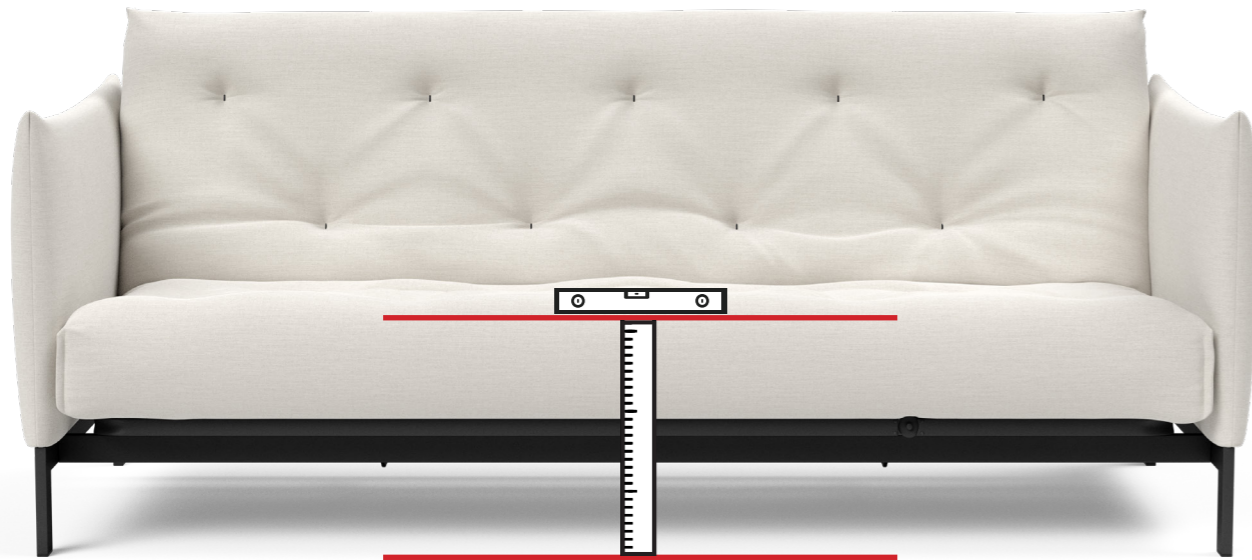

Sofa Depth

The sofa depth is measured from the front of the sofa to the back of the sofa.

The sofa depth is measured in sofa position. Some models has the possibility to lower the back position to various relaxed positions. This will increase the sofa depth.

The sofa height is measured in sofa position.

Sofa Width

The sofa width is measured from the furthest point to the right of the sofa to the furthest point to the left of the sofa.

The sofa width is measured in sofa position.

Seat Depth

The seat depth is measured from the front seat to the back seat.

The seat depth is measured in sofa position.

Please notice that we always measure the seat depth alongside the seat to the lower part of the back.

Seat Height

The seat height is measured from the ground to the top of the mattress.

The seat height is measured in sofa position.

Please notice that we always measure the seat height from the middle of the sofa bed.